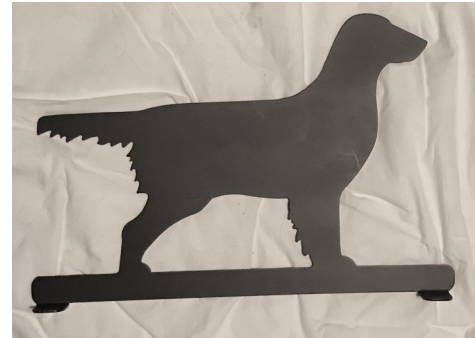

2022 Indiana Specialty Fundraisers Metal Signs & Rosette Hangers

Rosette Holder—measures 35” L x 12” H. Has holes on ends for hanging. Price is \$95.

Garden Stake – measures 10” L x 11” H Price is \$15

For all items—call for shipping cost & if using paypal—add 5% paypal fee

- 1) Welcome sign –measures 14”L x 11”H. Comes with holes in side for hanging (not shown in sample) Price \$35. Can be customized with kennel name etc. for free.
- 2) Metal scroll design —measures 14”L x 13”H. Comes with holes for attaching to wall. Price \$40
- 3) Mail box topper—measures 14”L x 9”H with holes to attach to mailbox. Price \$25